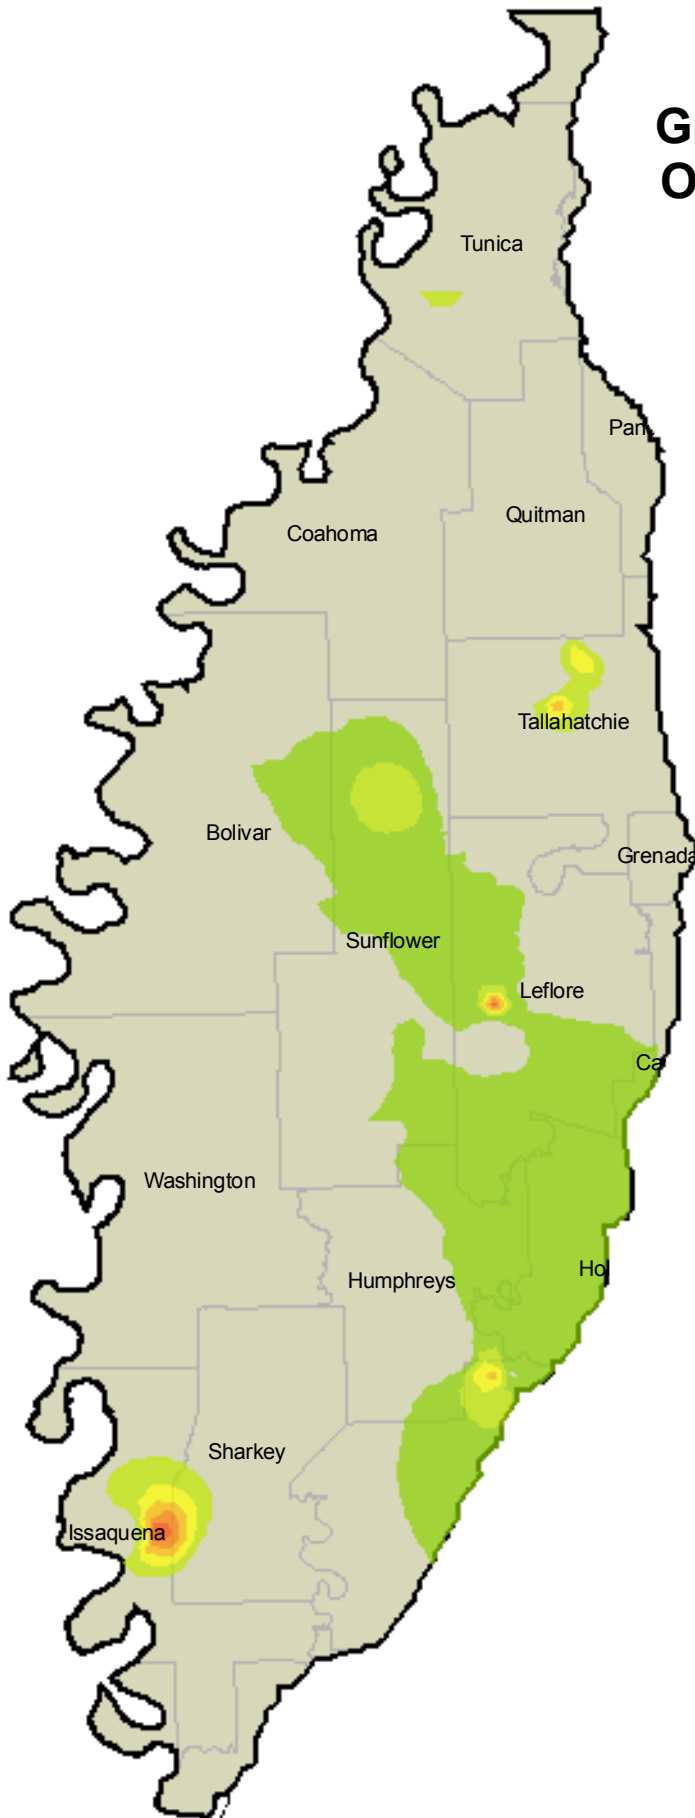

# Greatest Concentrations of Ducks Observed in the Mississippi Delta Nov. 17 - Nov. 19, 2008

## Description

 No Major Concentrations of Ducks Observed

*Note: This map does not use the same area calculations as previously published maps and is intended to illustrate major concentrations of ducks in the Mississippi Delta.*