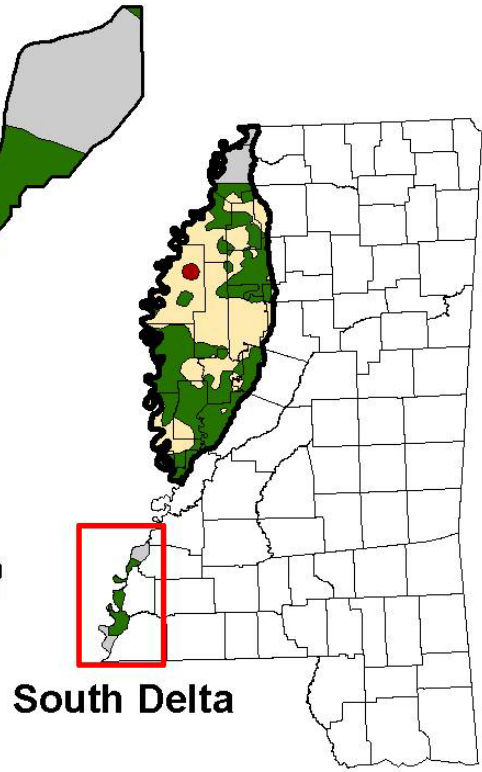

Distribution of Total Ducks in the Mississippi Delta Jan. 7 - Jan. 12, 2009

Description

- Low (<12/mi²)
- Medium (12-115/mi²)
- High (>115/mi²)
- No Data

South Delta