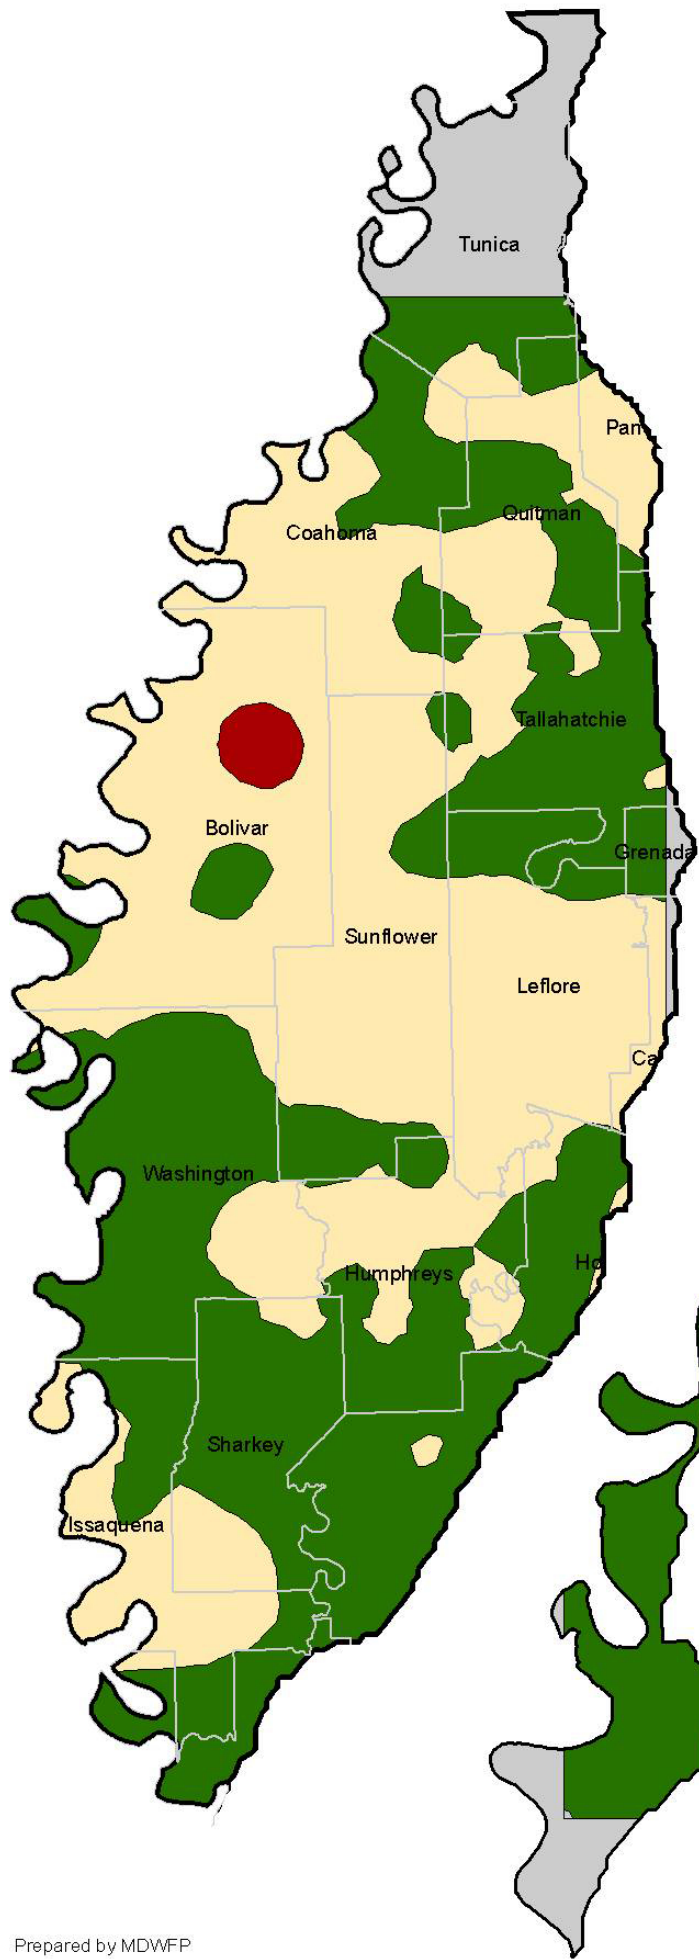

Distribution of Total Ducks in the Mississippi Delta Jan. 7 - Jan. 12, 2009

Description

- Low (<12/mi²)
- Medium (12-115/mi²)
- High (>115/mi²)
- No Data

South Delta