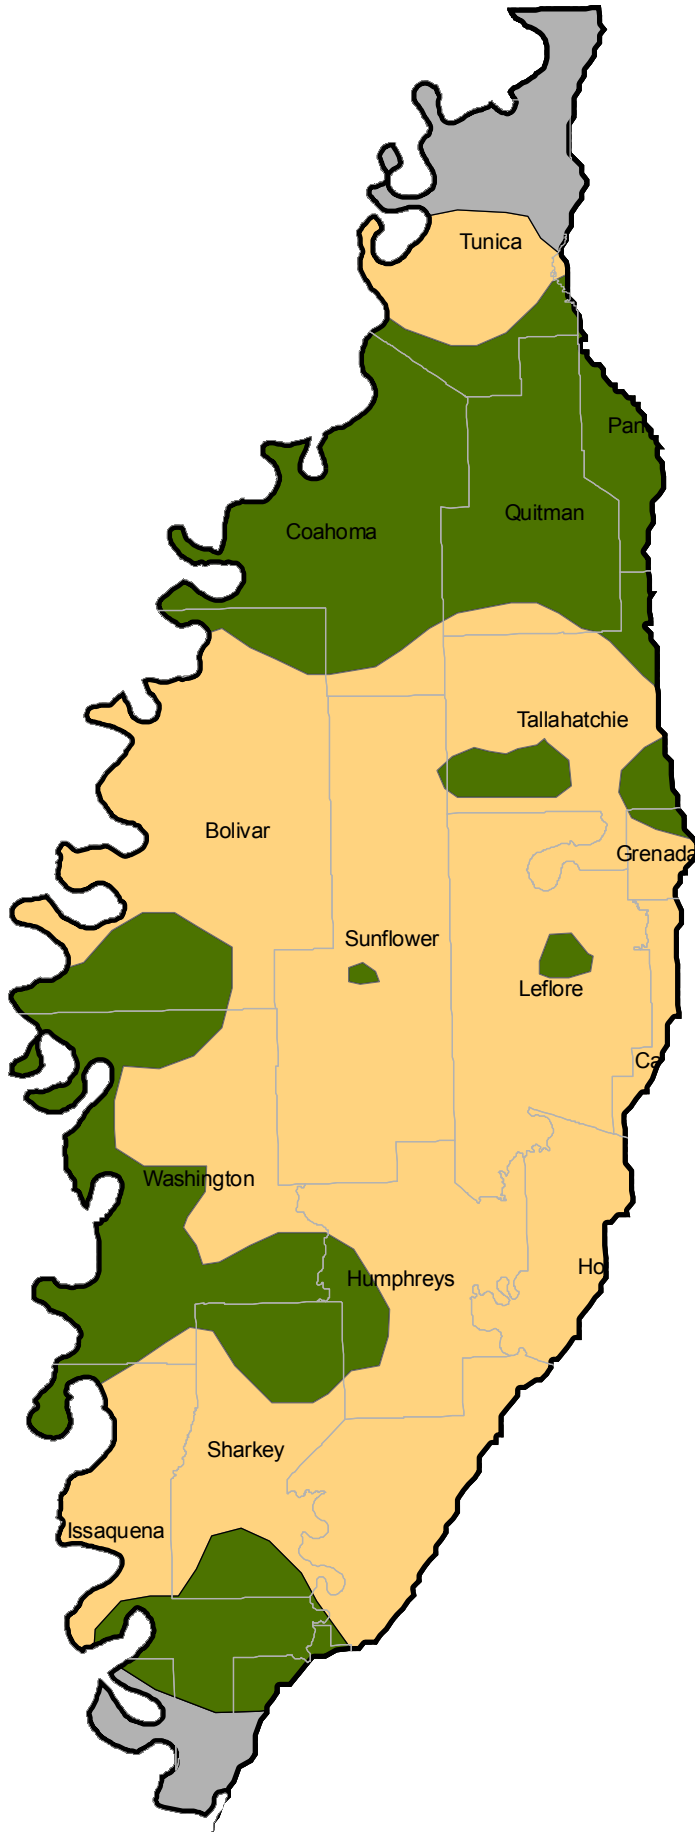

# Distribution of Total Ducks in the Mississippi Delta Nov. 17 - Nov. 19, 2008

## Description

- Low (<12/mi<sup>2</sup>)
- Medium (12-115/mi<sup>2</sup>)
- High (>115/mi<sup>2</sup>)
- No Data