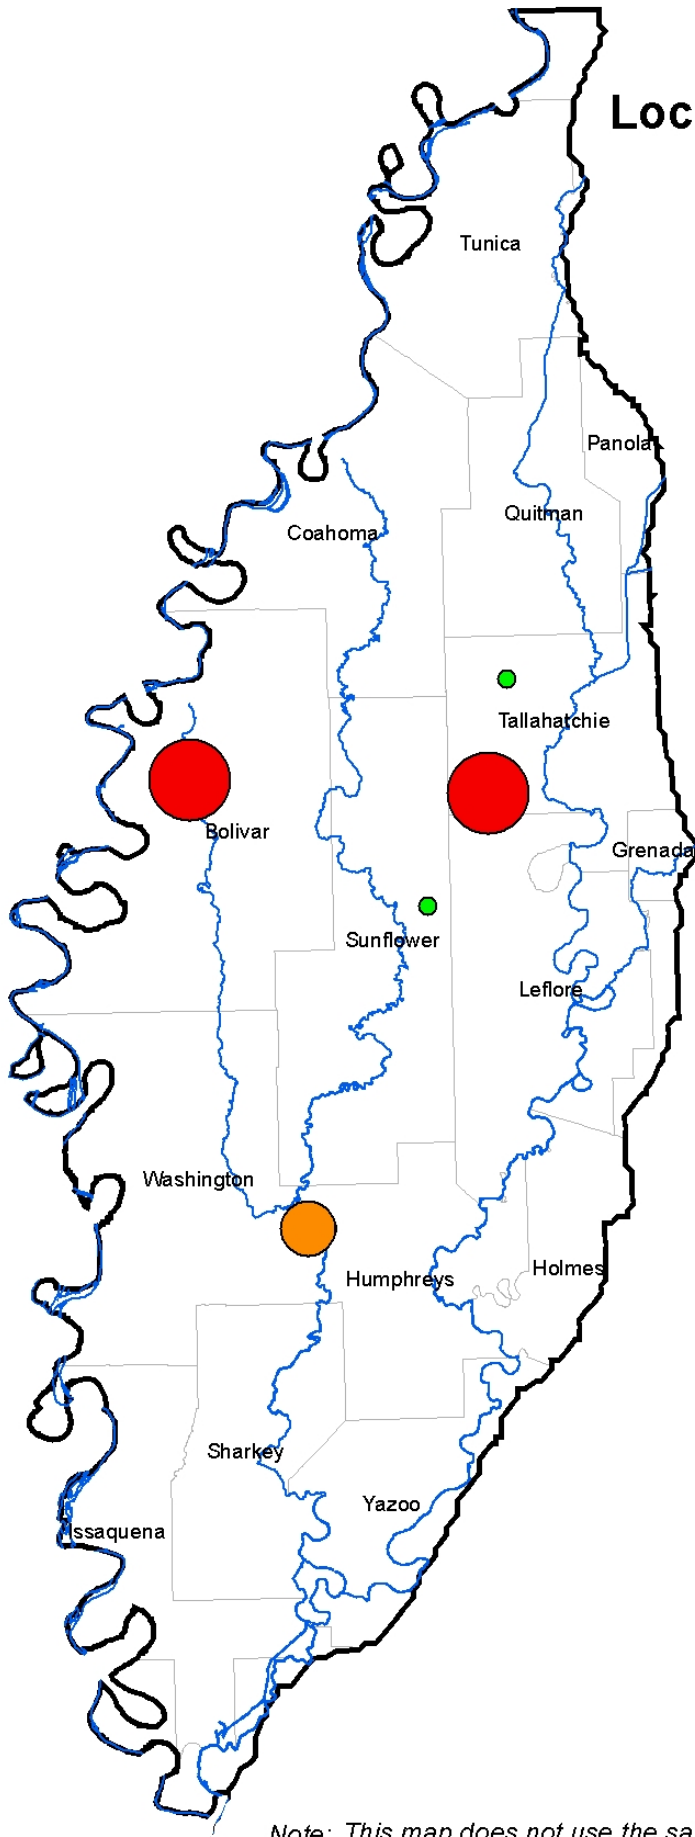

Locations and relative size of light goose flocks in the Mississippi Delta Feb. 9 - 16, 2011

Description

Note: This map does not use the same area calculations as previously published maps and is intended to illustrate some locations of light geese in the Mississippi Delta.