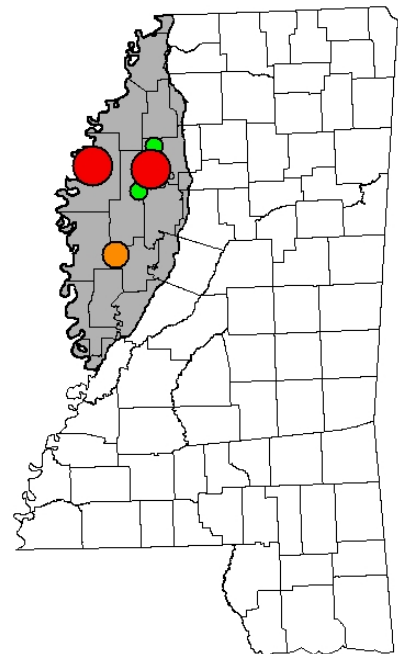

Locations and relative size of light goose flocks in the Mississippi Delta Feb. 9 - 16, 2011

Description

Note: This map does not use the same area calculations as previously published maps and is intended to illustrate some locations of light geese in the Mississippi Delta.