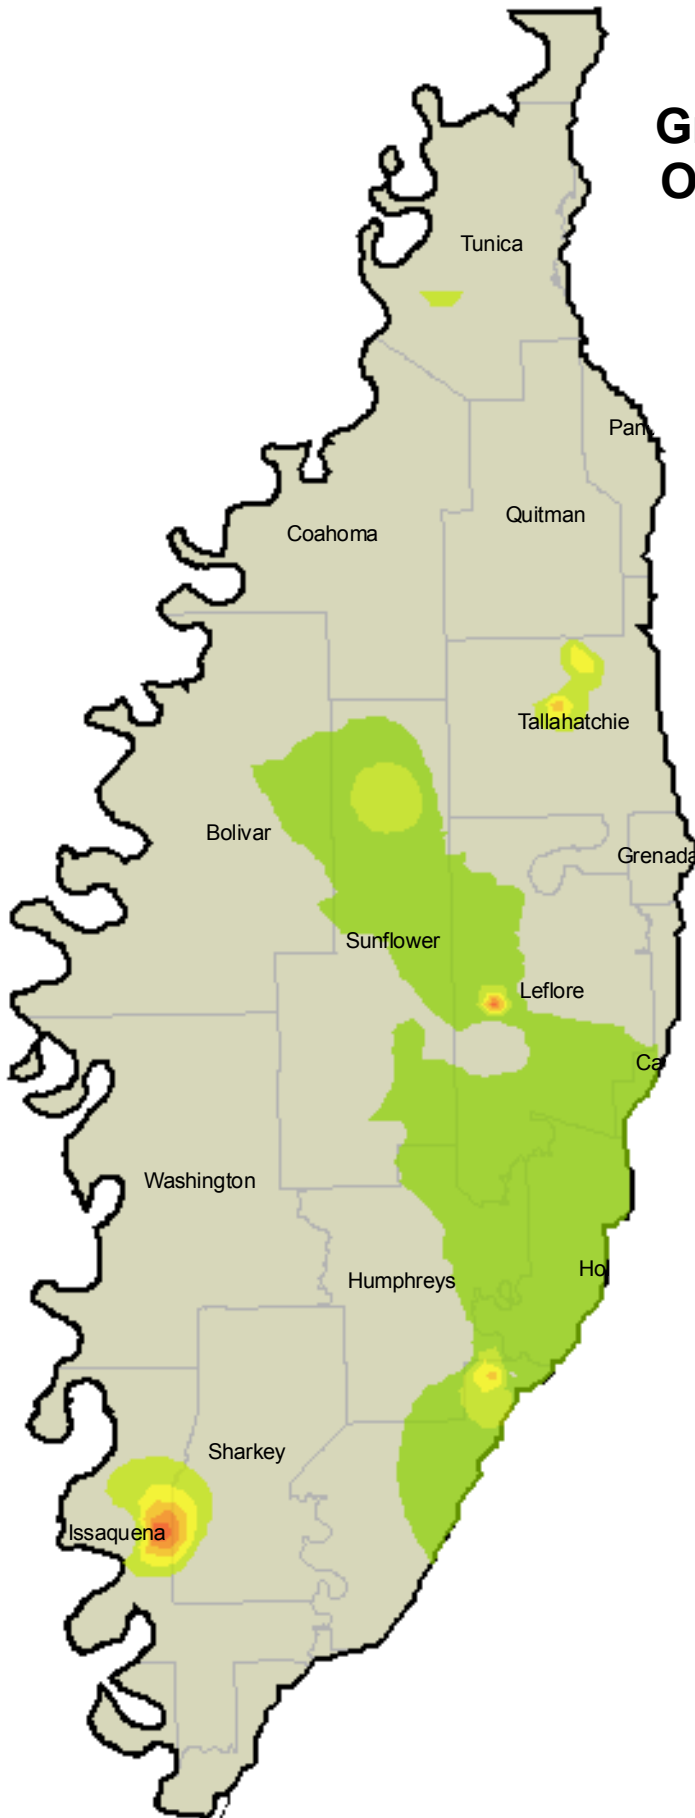

Greatest Concentrations of Ducks Observed in the Mississippi Delta Nov. 17 - Nov. 19, 2008

Description

 No Major Concentrations of Ducks Observed

Note: This map does not use the same area calculations as previously published maps and is intended to illustrate major concentrations of ducks in the Mississippi Delta.